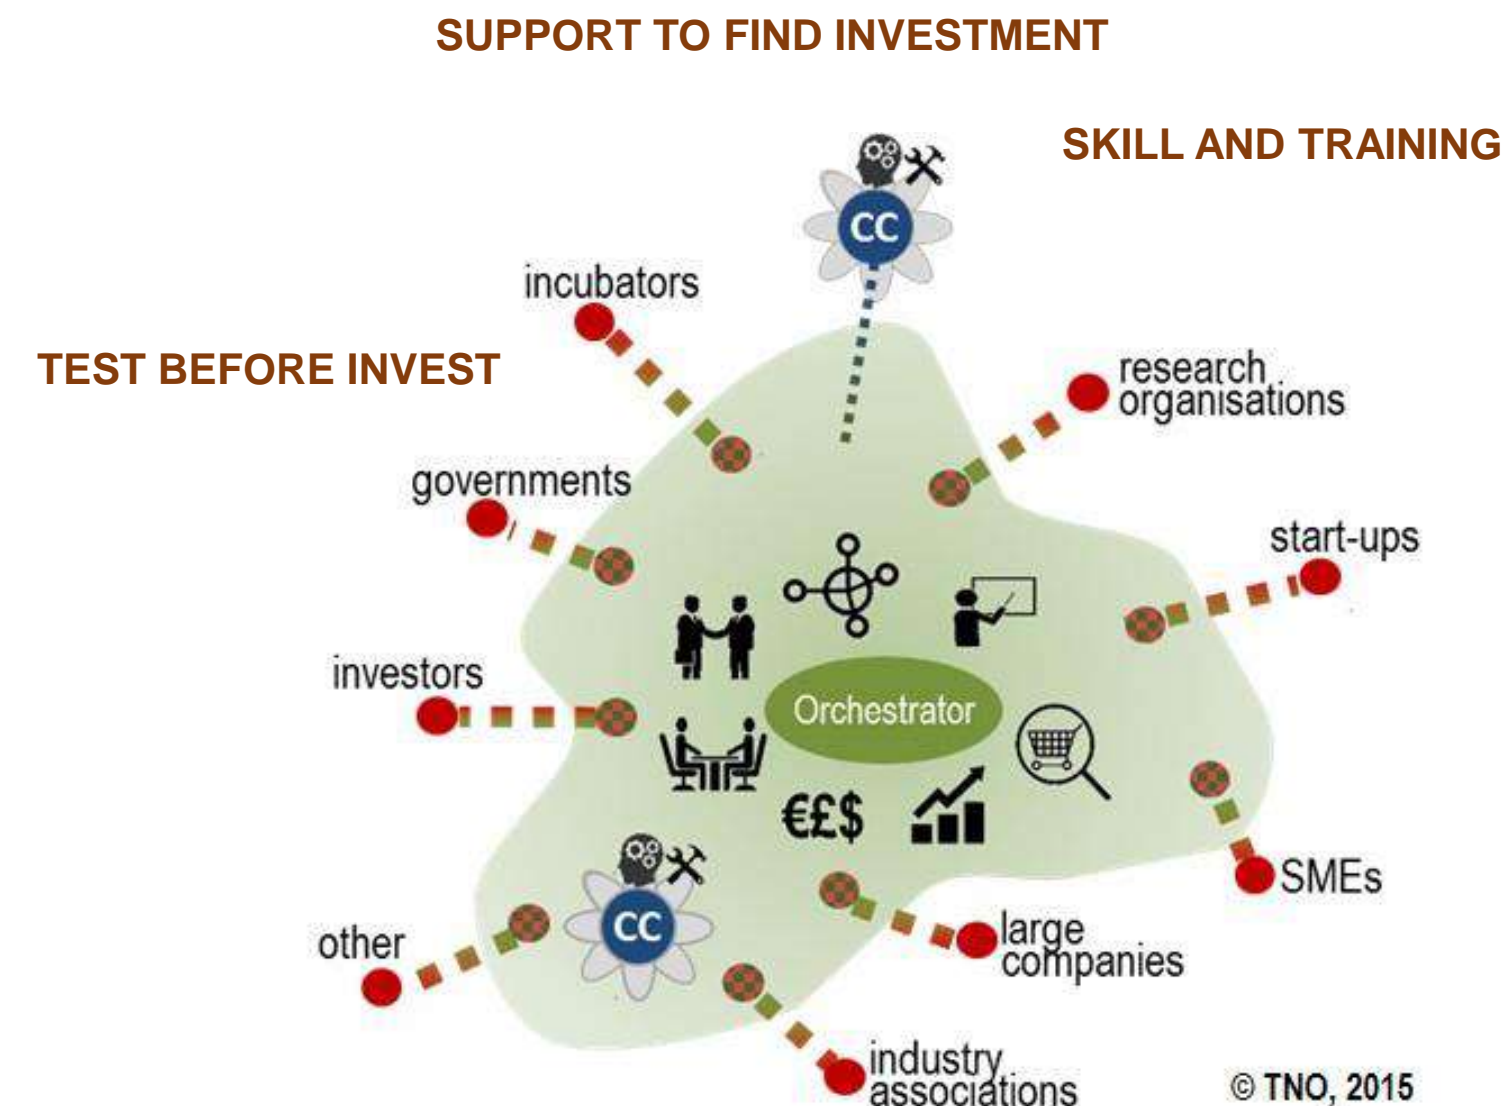

10th November 2020

INVEST
IN ITALY

ITA
ITALIAN TRADE AGENCY

INVITALIA

SIKELIA REGIONAL INNOVATION HUB

Sicily for Innovation and Knowledge at European and international Level
through artificial Intelligence and enabling digital technologies & systems 4.0

Francesco Pinelli

Region of Sicily, Department for Economic Development
Executive responsible for the implementation of the
Smart Specialization Strategy S3 Sicily

KEY FACTS AND FIGURES

A European Digital Innovation Hub in Sicily

- Objective and distinctive feature : The innovation ecosystem model of **Sikelia** brings together key-players (public and pvt) in **Net SW, ecommerce, virtual farms&labs, telepresence, artificial and augmented reality, e-learning, digital services, digital PA, smart mobility, south-working.**
- Location: Sicily (Catania and Palermo)
- Area / field of Innovation: **artificial intelligence and enabling digital technologies & systems 4.0.**
- Target investment: **digital industrial partnership.**
- Investors: **Venture Capital; Competence Center in the field of AI & digital technologies 4.0.**
- Goals: The goals are to identify and interact with key innovators - startups, technical network, academics, - helping to develop science-based disruptive Innovation (I5.0) within the 4 pillars of the «European Digital Innovation Hubs» (EDIHs): 1) Test before invest, 2) Support to find investment, 3) Skill and training 4) Innovation ecosystem and networking.

BUSINESS ENVIRONMENT

Key-players: *Research Factory and Network of 85 local key-players (public & pvt);*

*PSTS (Parco Scientifico e Tecnologico Sicilia) – Regional consortium to support scientific and technological research in Sicily