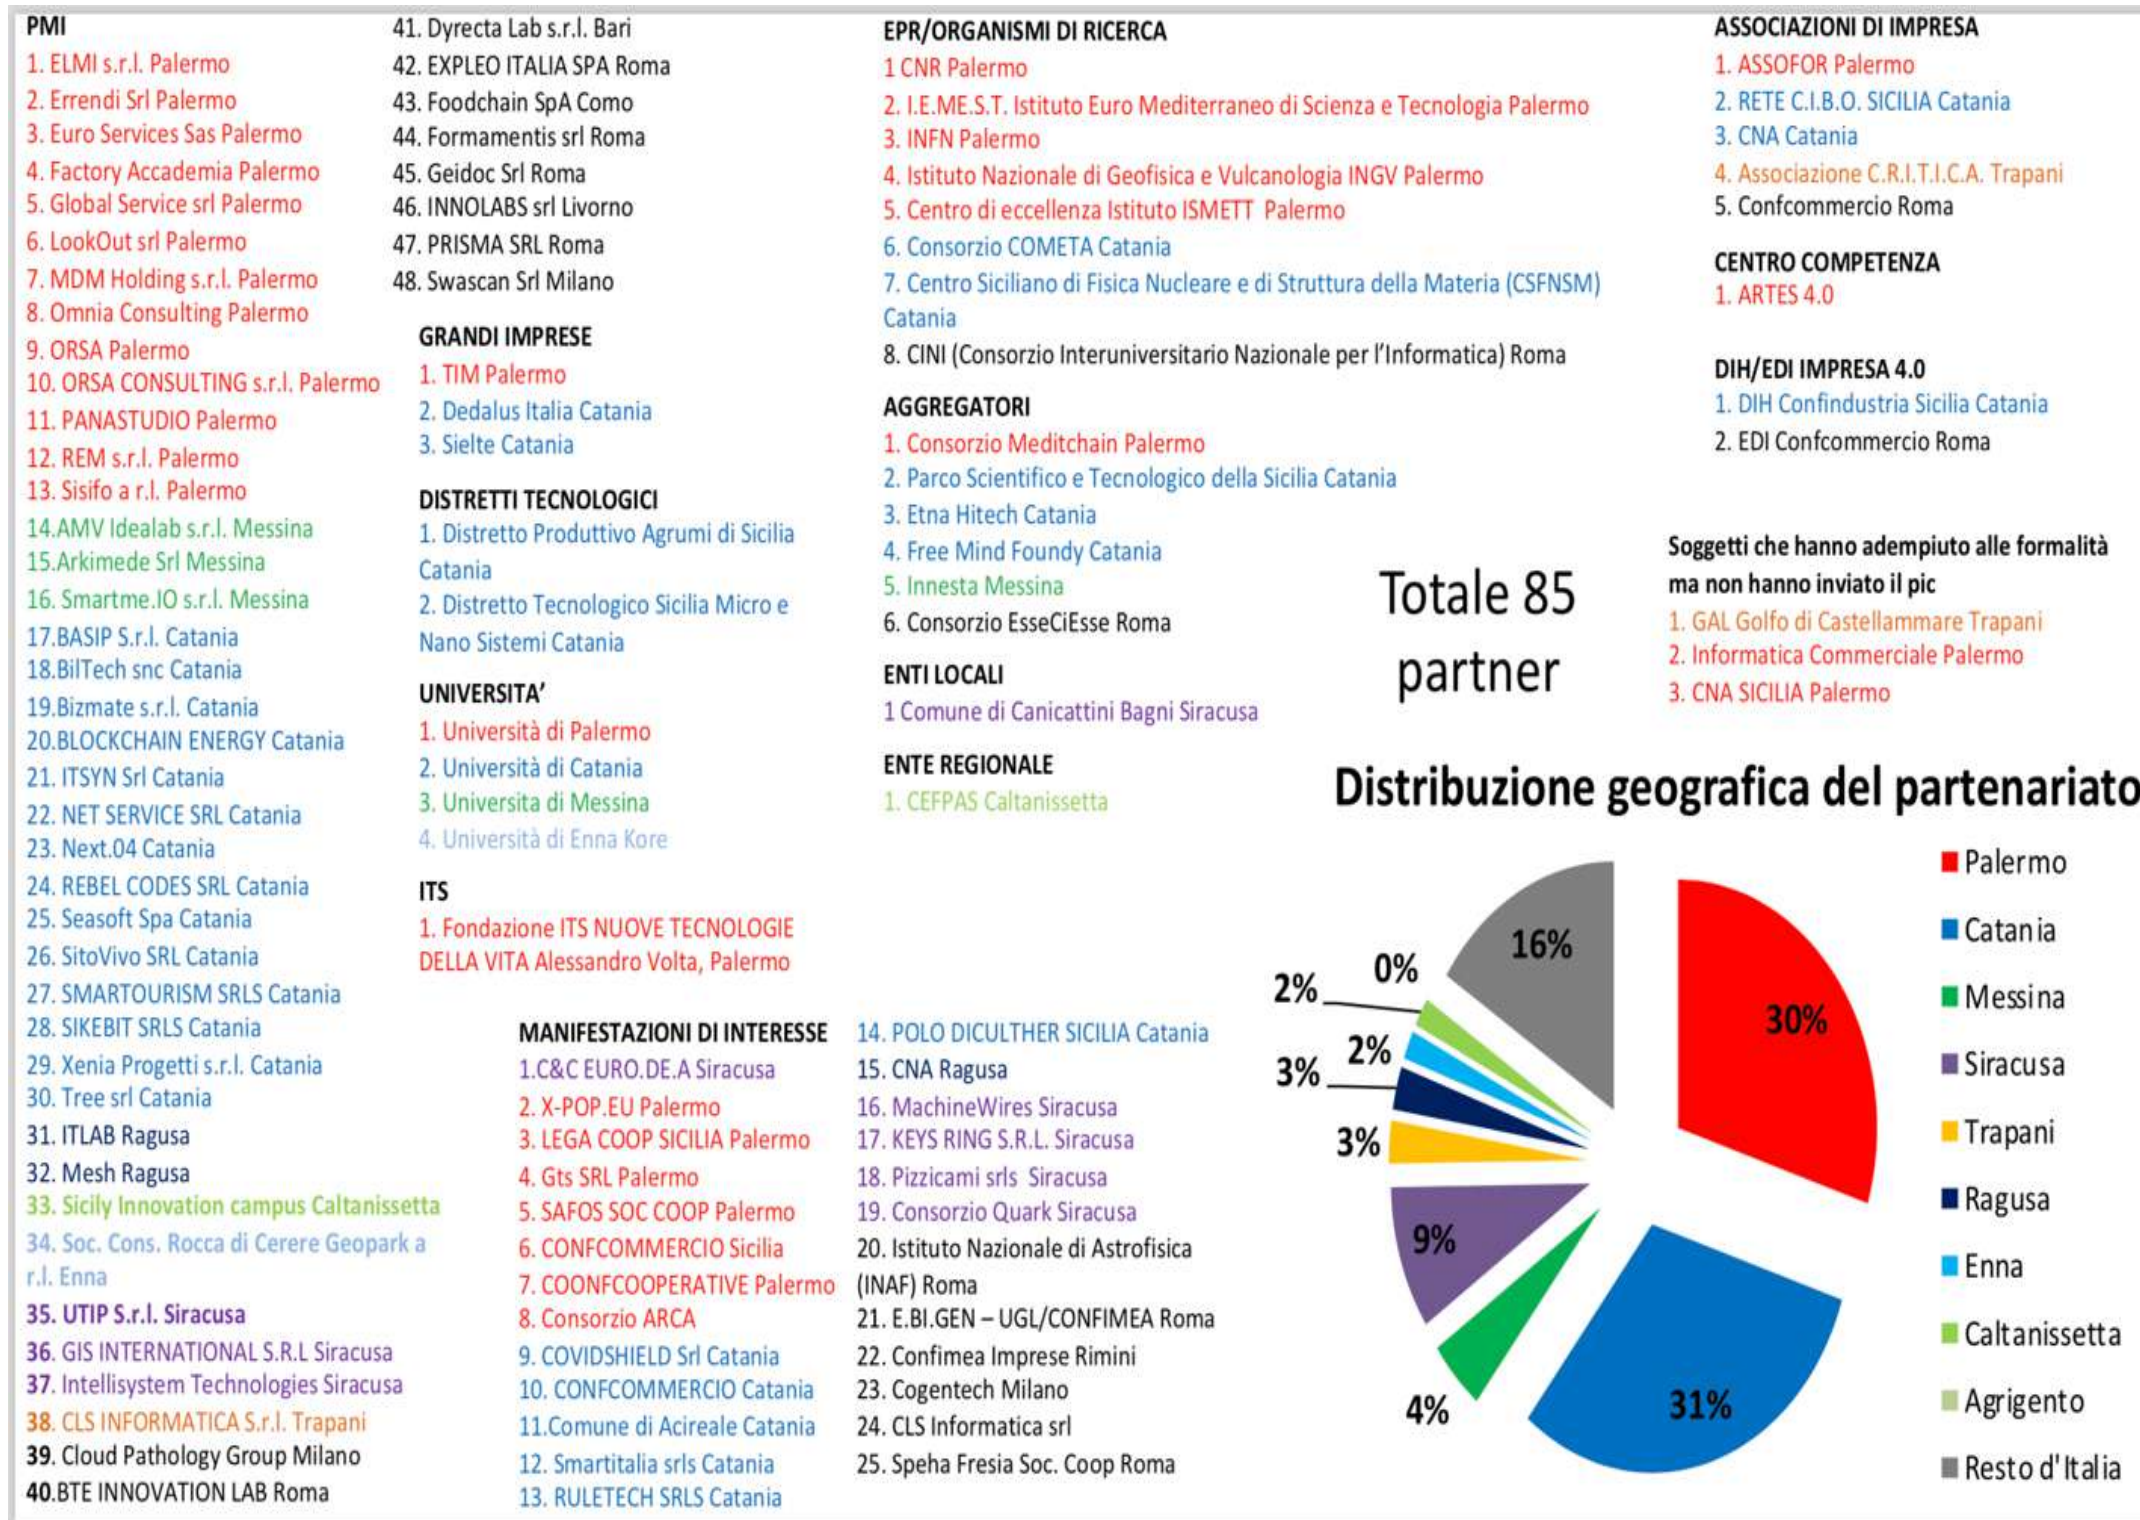

BUSINESS ENVIRONMENT

Key-players: *Research Factory and Network of 85 local key-players (public & pvt);*

*PSTS (Parco Scientifico e Tecnologico Sicilia) – Regional consortium to support scientific and technological research in Sicily

*ARTES 4.0 – High Specialization Competence Center “on advanced Robotics and enabling digital Technologies & Systems 4.0”

*Universities of Catania, Enna Kore, Messina and Palermo

*INFN (Istituto Nazionale Fisica Nucleare) - Plays a leading role in fundamental research and development of advanced technologies for industry in the areas of ICT, Smart Cities, e-Government, e-Health, environmental sustainability, Cultural Heritage e Smart Manufacturing.

*CEFPAS – Regional center to support education and training of health regional service

*DIH Sicilia – Il Digital Innovation Hub Sicilia