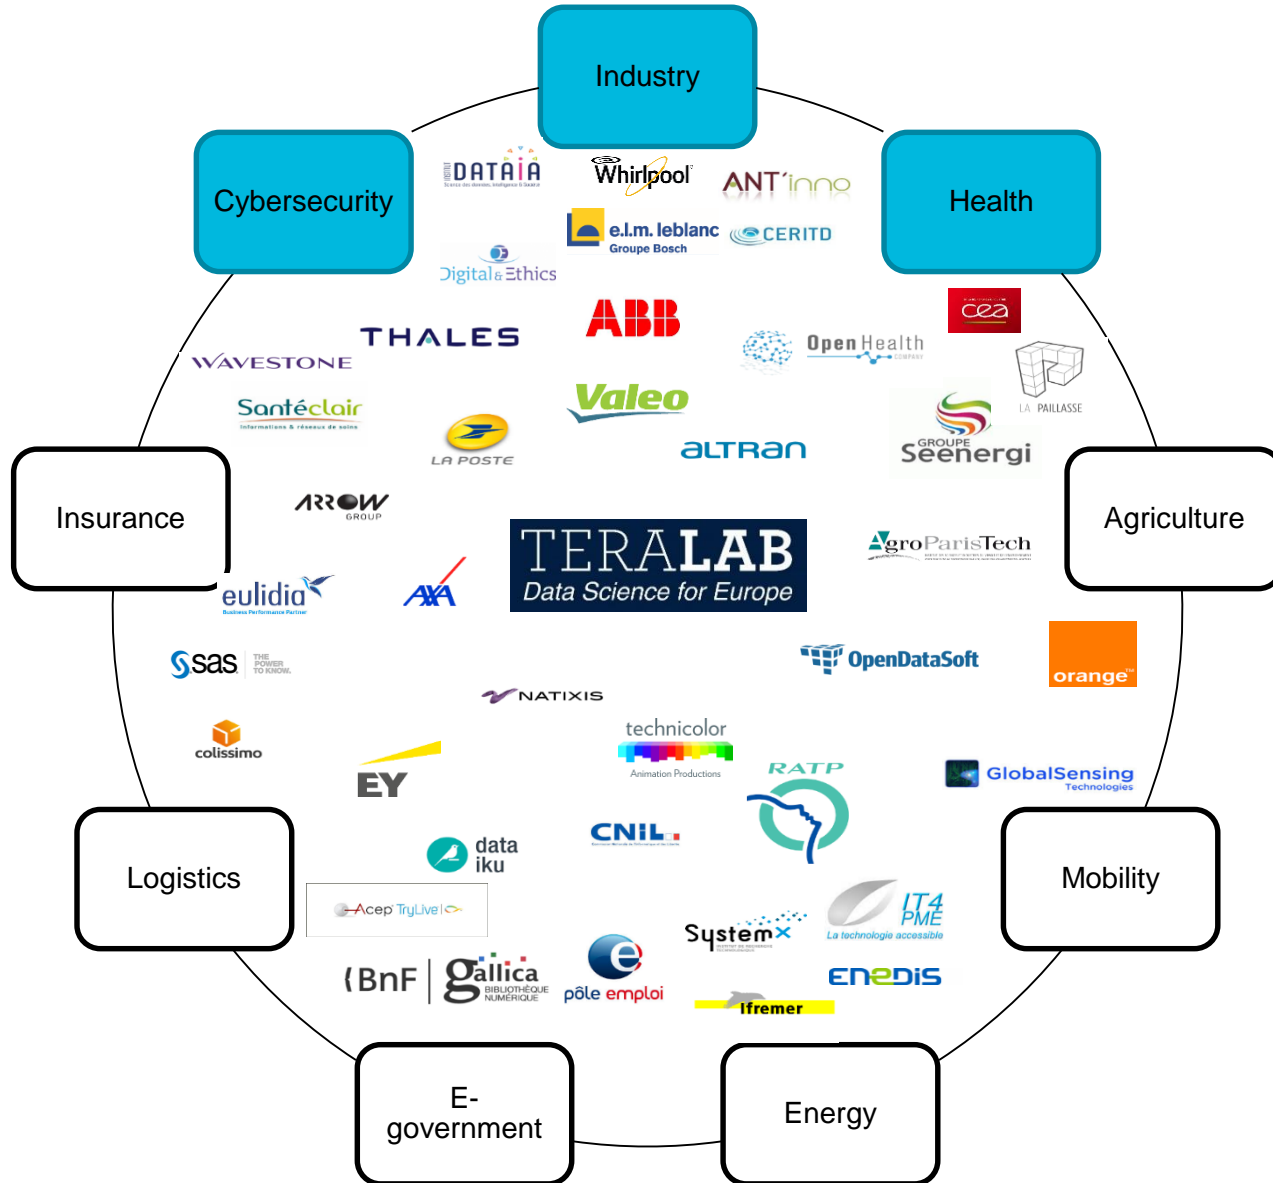

## Data & Data Trust Technologies

Secure & Sovereign WS

## State of the art infras

In Memory Analytics

GPU for Deep Learning

Distributed Ledger Technologies

# OVER 60 PROJECTS, MANY SECTORS

One of 30  
AI DIHs

INTERNATIONAL DATA  
SPACES ASSOCIATION

The French Hub

The only labelled i-Space in  
France  
2016, 2017, 2018, 2019 - Silver  
2020 - Gold

GAIA-X

Founding  
member